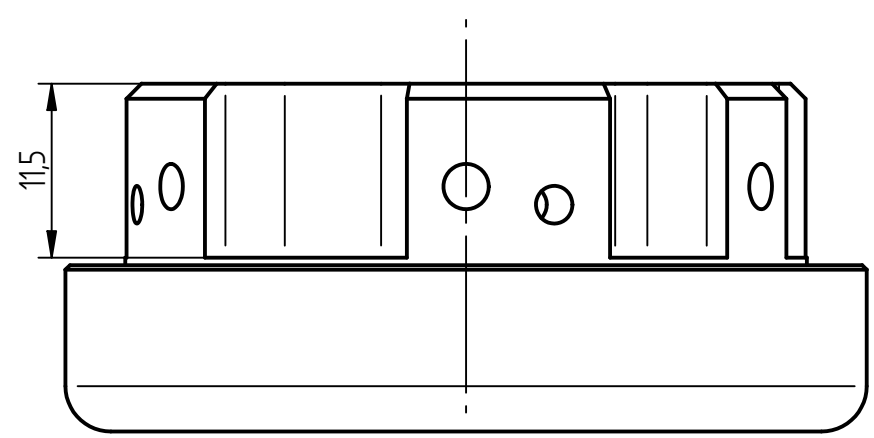

REVISION HISTORY			
REV	DESCRIPTION	DATE	APPROVED

Material: Ramax 1.2316s

DRAWN		NAME	DATE	UNLESS OTHERWISE SPECIFIED DIMENSIONS ARE IN MILLIMETERS ANGLES ±X.X°, 2 PL ±X.XX 3 PL ±X.XXX	
CHECKED		mue	01/12/09		
ENG APPR					
MGR APPR					
TITLE				Insert Wuff X-1	
SIZE		DWG NO		REV	
A3					
FILE NAME: Einsatz_A_01.dft					
SCALE: 2:1		WEIGHT:		SHEET 1 OF 1	