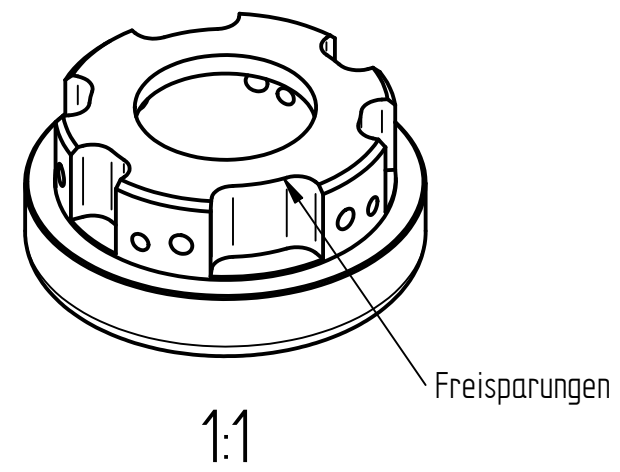

REVISION HISTORY			
REV	DESCRIPTION	DATE	APPROVED

Material: Ramax 1.2316s

DRAWN		NAME	DATE	UNLESS OTHERWISE SPECIFIED DIMENSIONS ARE IN MILLIMETERS ANGLES ±X.X°, 2 PL ±X.XX 3 PL ±X.XXX	
CHECKED		mue	01/12/09		
ENG APPR					
MGR APPR					
TITLE				Insert Wuff X-1	
SIZE		DWG NO		REV	
A3					
FILE NAME: Einsatz_A_01.dft					
SCALE: 2:1		WEIGHT:		SHEET 1 OF 1	