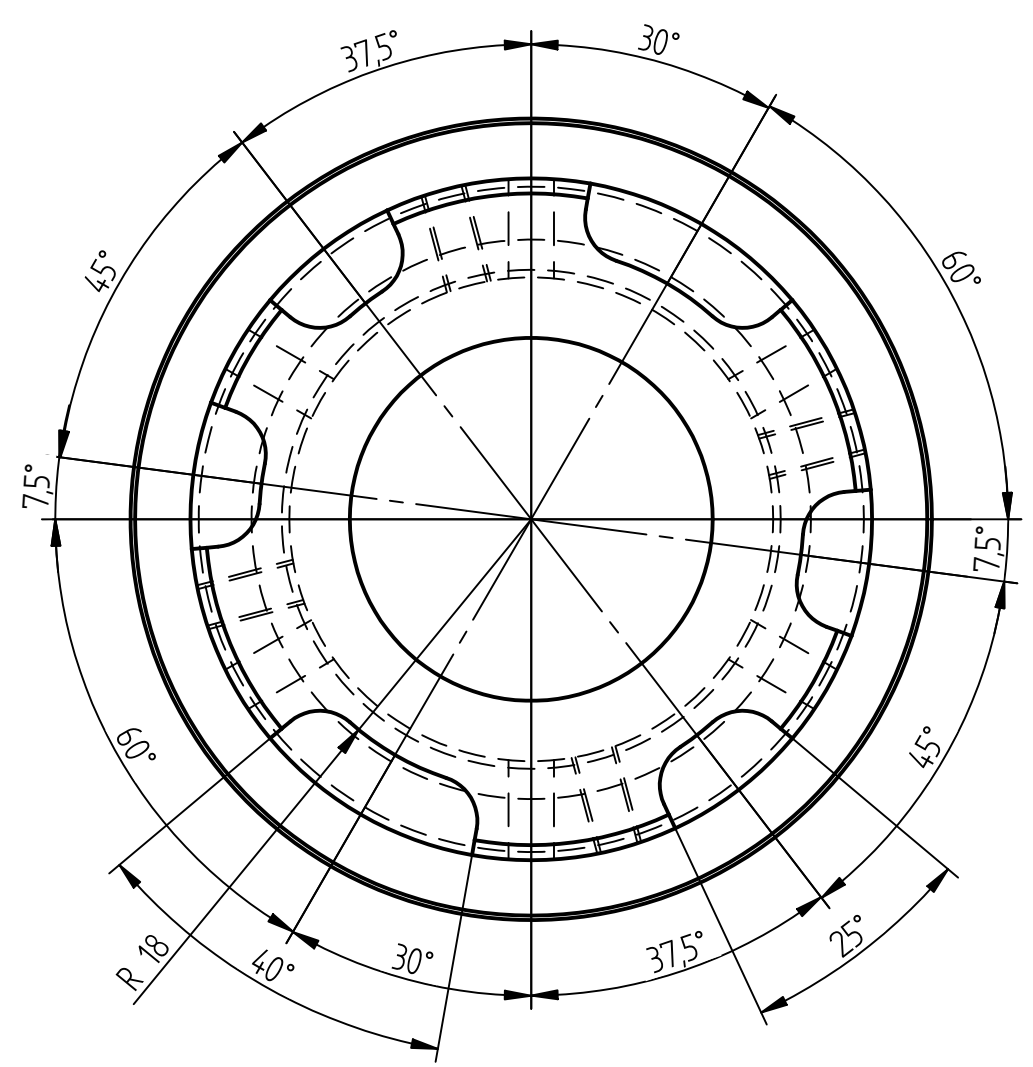

REVISION HISTORY			
REV	DESCRIPTION	DATE	APPROVED

Material: Ramax 1.2316s

DRAWN		NAME	DATE	UNLESS OTHERWISE SPECIFIED DIMENSIONS ARE IN MILLIMETERS ANGLES ±X.X°, 2 PL ±X.XX 3 PL ±X.XXX	
CHECKED		mue	01/12/09		
ENG APPR					
MGR APPR					
TITLE				Insert Wuff X-1	
SIZE		DWG NO		REV	
A3					
FILE NAME: Einsatz_A_01.dft					
SCALE: 2:1		WEIGHT:		SHEET 1 OF 1	